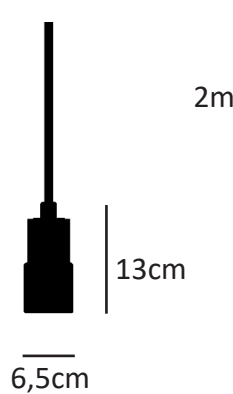

Black

Lampholder Type (supplied without light bulb)
G9, 1xRyet Led G9 (903.465.54) 2.4W 2700K

Dimension

Light Distribution

Weight

600gr. excluding bulb.

Packaged Size and Weight

Box size 14x14x22cm Boxed weight 800gr.

Concrete Color
Grey

Metal Cap Color
Black

Cable Color
Black

Lampholder Type
E27, 1xLed E27 (supplied without light bulb)

Dimension

Light Distribution

Weight
600gr. excluding bulb.

Packaged Size and Weight
Box size 14x14x22cm Boxed weight 800gr.