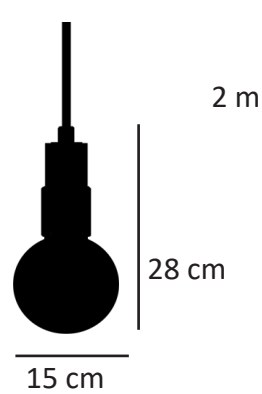

Concrete Color
Grey

Metal Cap Color
Black

Cable Color
Black

Lampholder Type
E27, 1xLed E27 (supplied without light bulb)

Dimension

Light Distribution

Weight
600gr. excluding bulb.

Packaged Size and Weight
Box size 14x14x22cm Boxed weight 800gr.

Wood Color
Wenge, Antique Oak, Smoked Oak, Jatoba

Concrete Color
Grey

Metal Cap Color
Black

Cable Color
Black

Lampholder Type
E14, 1xLed E14 (supplied without light bulb)

Dimension

Light Distribution

Weight
815gr. excluding bulb.

Packaged Size and Weight
Box size 18x18x37cm Boxed weight 1190gr.