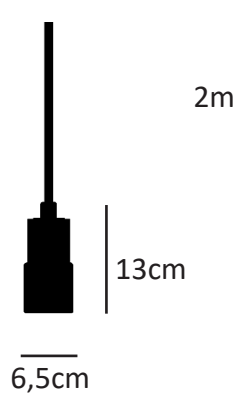

Concrete Color
Grey

Metal Cap Color
Black

Cable Color
Black

Lampholder Type
E27, 1xLed E27 (supplied without light bulb)

Dimension

Light Distribution

Weight
600gr. excluding bulb.

Packaged Size and Weight
Box size 14x14x22cm Boxed weight 800gr.