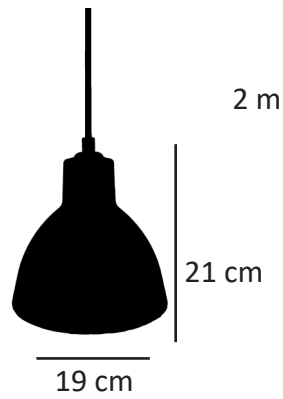

Application
Interior

Mounting Type
Surface

Product code
1003

Material
Concrete
Metal
Textile Cable

Concrete Color
Grey, Brown, White

Metal Cap Color
Black, Other colors are made to order.

Cable Color
Black, Other colors are made to order.

Lampholder Type
E27, 1xLed E27(supplied without light bulb)

Dimensions

Light Distribution

Product Weight
2250gr. excluding bulb.

Packaged Size and Weight
Box size is 22x22x32 cm. Boxed weight 2550gr.