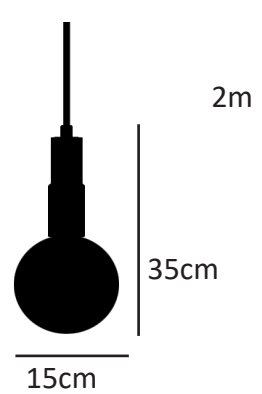

Wood Color
Wenge, Antique Oak, Smoked Oak, Jatoba

Concrete Color
Grey

Metal Cap Color
Black

Cable Color
Black

Lampholder Type
E14, 1xLed E14 (supplied without light bulb)

Ölçüler

Işık Dağılımı

Weight
1020gr. excluding bulb.

Packaged Size and Weight
Box size 18x18x37cm Boxed weight 1400gr.