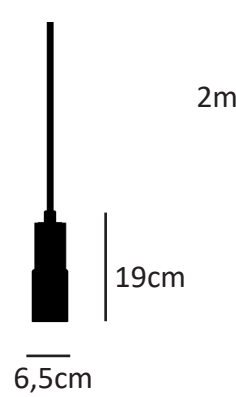

Concrete Color
Grey

Metal Cap Color
Black

Cable Color
Black

Lampholder Type (supplied without light bulb)
G9, 1xRyet Led G9 (903.465.54) 2.4W 2700K

Ölçüler

Işık Dağılımı

Weight
830gr. excluding bulb.

Packaged Size and Weight
Box size 14x14x30cm Boxed weight 1030gr.