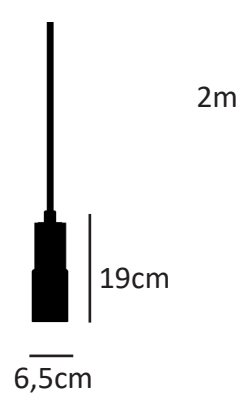

Black

Lampholder Type

E27, 1xLed E27 (supplied without light bulb)

Ölçüler

Işık Dağılımı

Weight

830gr. excluding bulb.

Packaged Size and Weight