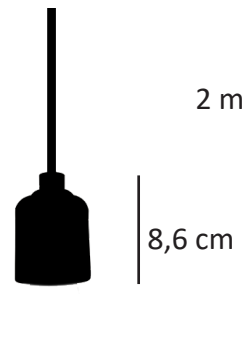

Dimensions

Light Distribution

Weight

Weight excluding bulb 550 gr.

Packaged Size and Weight

Box size 14x14x22 cm. Boxed weight 550 gr. Wire is packed separately.

Dimensions

6 cm Wire Dimension 20x40 cm

Light Distribution

Ürün Ağırlığı  
Ampul hariç 550gr.

Packaged Size and Weight  
Box size 14x14x22 cm. Boxed weight 550 gr. Wire is packed separately.

Dimensions

6 cm Wire Dimension 40x40 cm

Light Distribution

Weight

Weight excluding bulb 550 gr.

Packaged Size and Weight

Box size 14x14x22 cm. Boxed weight 550 gr. Wire is packed separately.

Dimensions

6 cm Wire Dimension h:40 cm w:40 cm

Light Distribution

Weight

Weight excluding bulb 550 gr.

Packaged Size and Weight

Box size 14x14x22 cm. Boxed weight 550 gr. Wire is packed separately.