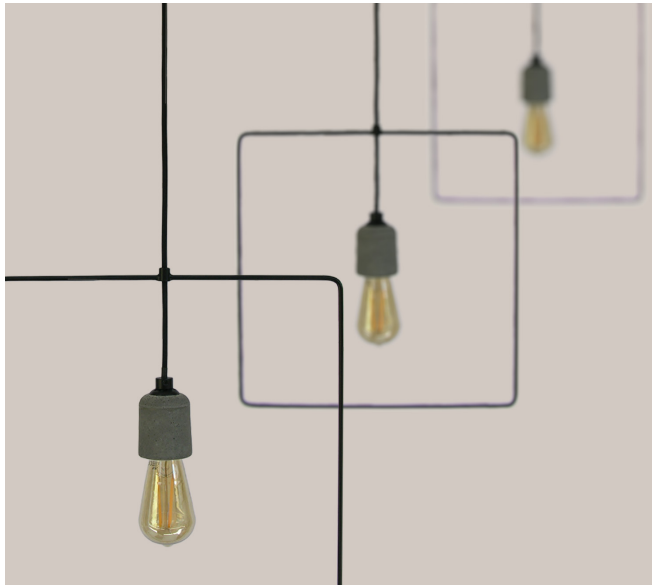

Application  
Interior

Mounting Type  
Surface

Product code  
1005

Material  
Concrete  
Metal  
Textile Cable

Concrete Color  
Grey

Metal Cap Color  
Black

Cable Color  
Black

Lampholder Type  
E27, 1 x Led E27 (supplied without bulb)

# WIRECON SQUARE

Wire detail with four basic shapes with its raw concrete structure; It can be used in restaurants, cafes, bars, hotel lobby, rooms, general customer reception and waiting areas, merchandising showcases, information desks, dining tables in residences, countertops and tables in kitchens.