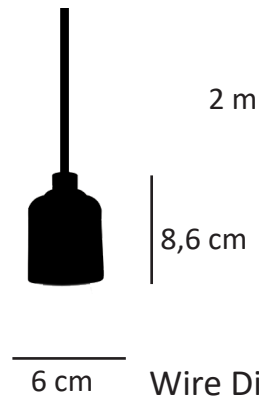

Dimensions

Light Distribution

Weight

Weight excluding bulb 550 gr.

Packaged Size and Weight

Box size 14x14x22 cm. Boxed weight 550 gr. Wire is packed separately.

Dimensions

6 cm Wire Dimension 20x40 cm

Light Distribution

Ürün Ağırlığı  
Ampul hariç 550gr.

Packaged Size and Weight  
Box size 14x14x22 cm. Boxed weight 550 gr. Wire is packed separately.

Dimensions

6 cm Wire Dimension 40x40 cm

Light Distribution

Weight

Weight excluding bulb 550 gr.

Packaged Size and Weight

Box size 14x14x22 cm. Boxed weight 550 gr. Wire is packed separately.

Dimensions

6 cm Wire Dimension h:40 cm w:40 cm

Light Distribution

Weight

Weight excluding bulb 550 gr.

Packaged Size and Weight

Box size 14x14x22 cm. Boxed weight 550 gr. Wire is packed separately.