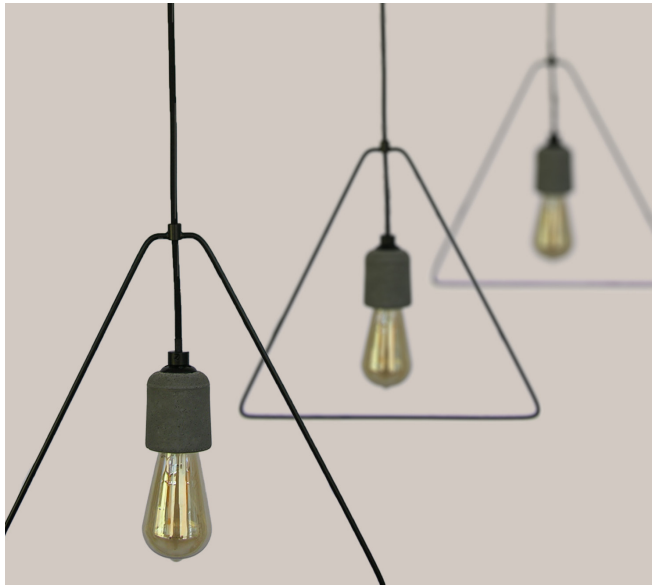

Application  
Interior

Mounting Type  
Surface

Product code  
1005

Material  
Concrete  
Metal  
Textile Cable

Concrete Color  
Grey

Metal Cap Color  
Black

Cable Color  
Black

Lampholder Type  
E27, 1 x Led E27 (supplied without bulb)

# WIRECON TRIANGLE

Wire detail with four basic shapes with its raw concrete structure; It can be used in restaurants, cafes, bars, hotel lobby, rooms, general customer reception and waiting areas, merchandising showcases, information desks, dining tables in residences, countertops and tables in kitchens.