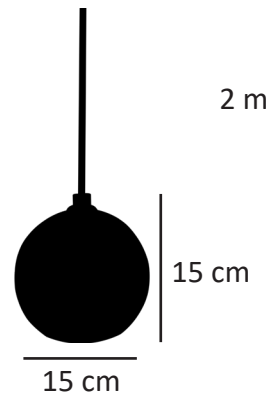

Metal

Textile Cable

Concrete Color

Grey, Brown, White

Metal Cap Color

Black, Other colors are made to order.

Cable Color

Black, Other colors are made to order.

Lampholder Type

GU10, 1 x Led GU10 (supplied without light bulb)
2700K 450 lm bulb is recommended.

Dimensions

Light Distribution

Product Weight

1650gr. excluding bulb.

Packaged Size and Weight

Box size is 22x22x32 cm. Boxed weight 2000 gr.